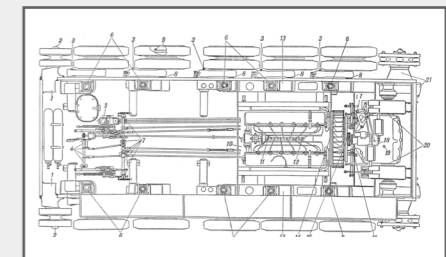

Hardback
270 x 210mm
160pp
168 b&w, 38 colour illustrations

ISBN: 978 178521 094 5
Book No: H6094
Haynes RRP: £22.99
Pub Month: January 2018