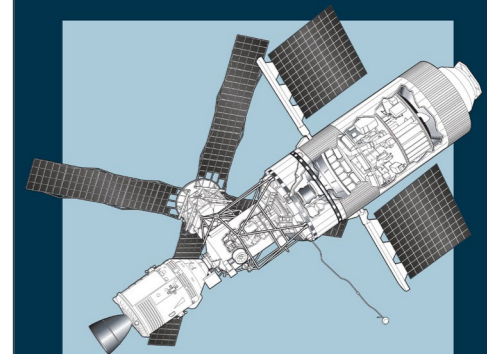

NASA SKYLAB

1969 to 1979 (all modules)

Owners' Workshop Manual