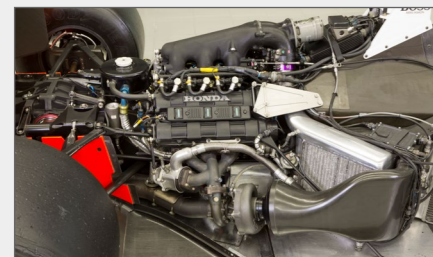

The McLaren MP4/4 is the iconic Honda V6 turbo-powered F1 car built by McLaren for the 1988 grand prix season, driven by Ayrton Senna and Alain Prost. Remarkably, the car won all but one race during the year, and took McLaren's new recruit Senna to his first World Championship after a season-long battle with team-mate Prost. McLaren achieved an astonishing ten 1-2 finishes with the car, and suffered only two car-related retirements during the season. The MP4/4 is still statistically the most dominant F1 car ever built, taking pole position and victory in all but one of the 1988 season's 16 races, Senna taking 13 pole positions, and eight wins, with two poles and seven wins for Prost. Published to celebrate the 30th anniversary of the car's championship-winning season, this manual is officially licensed from McLaren, and produced with the team's full cooperation and unique access to a race-winning MP4/4 chassis. Here is a unique insight into the design, engineering and operation of one of F1's most iconic cars, featuring input from the designers, engineers and drivers involved.